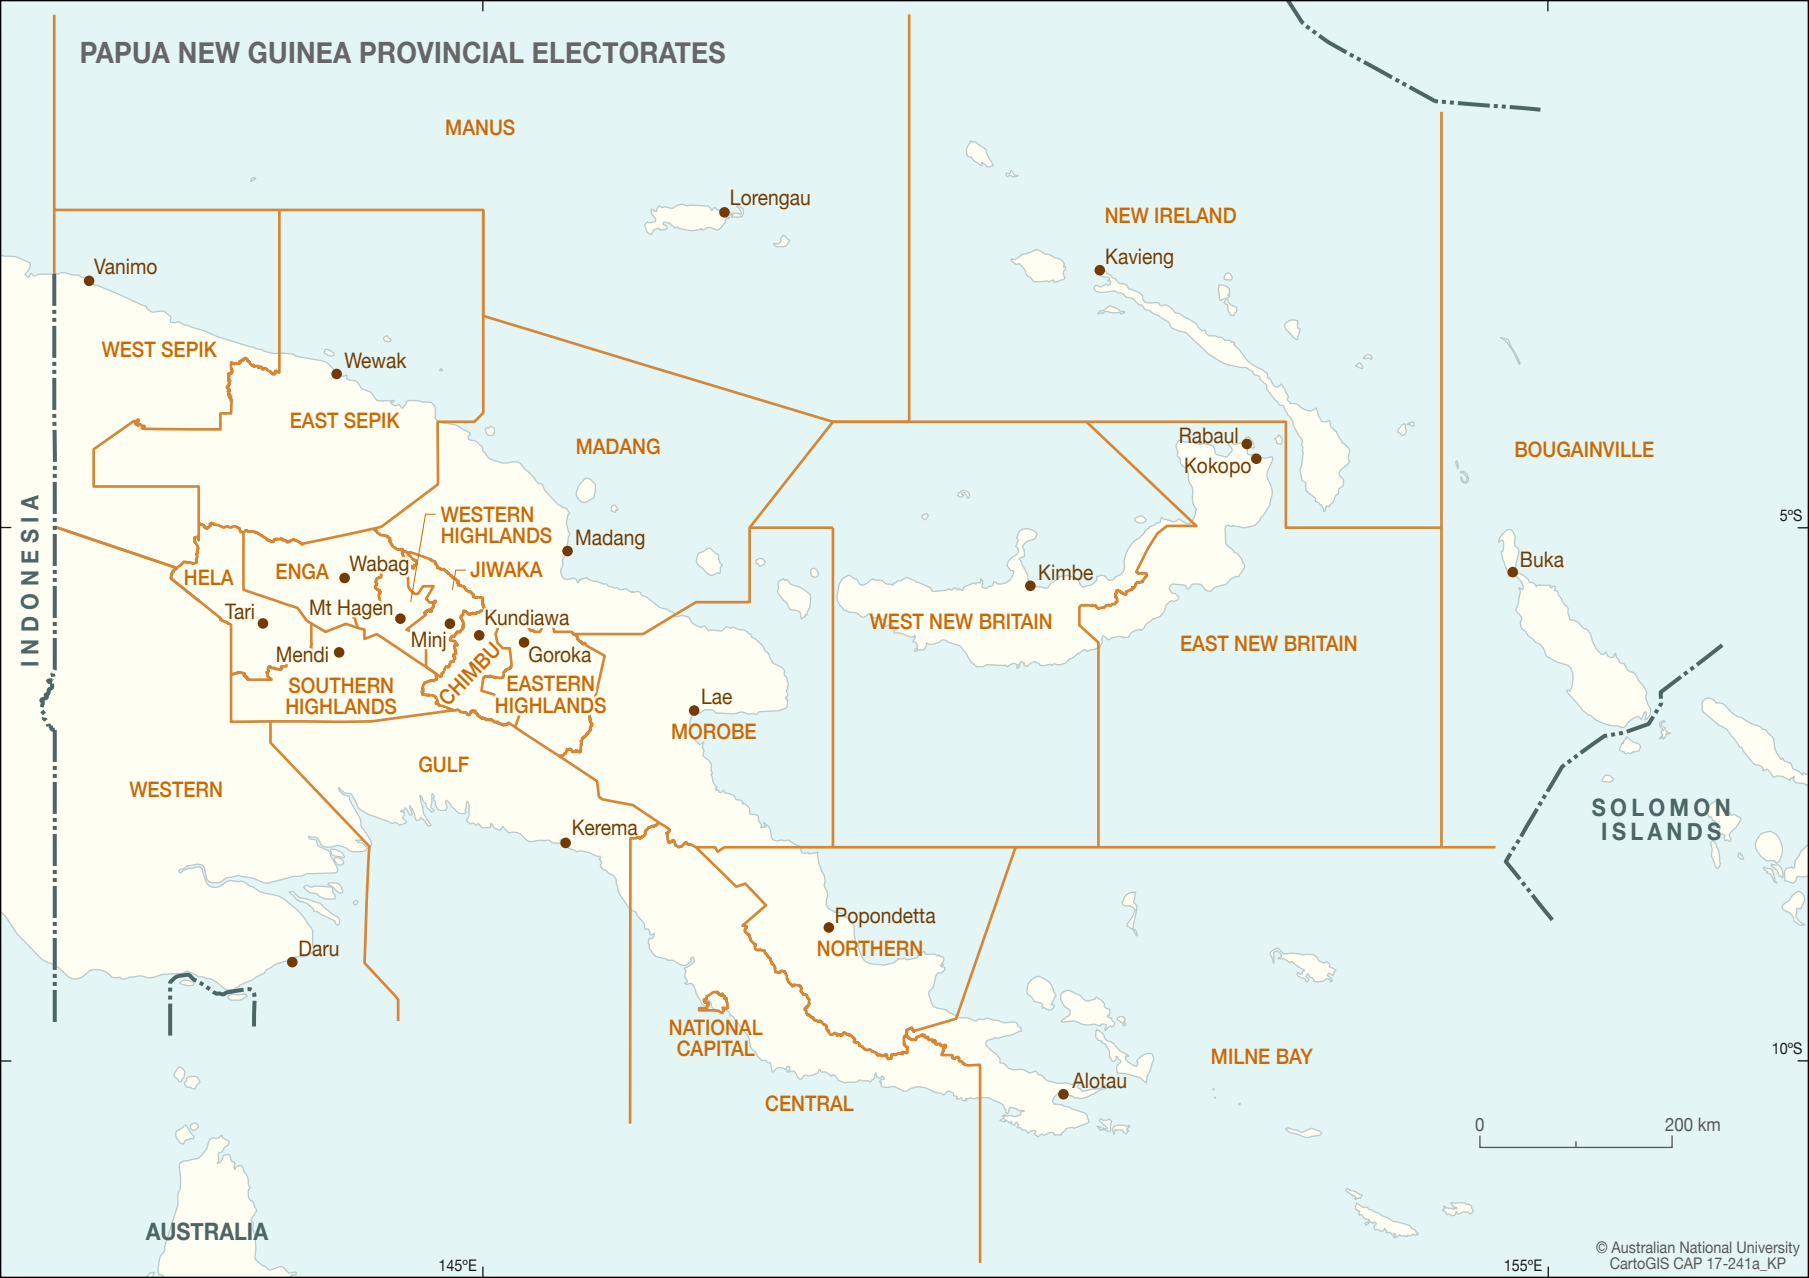

PAPUA NEW GUINEA PROVINCIAL ELECTORATES

INDONESIA

AUSTRALIA